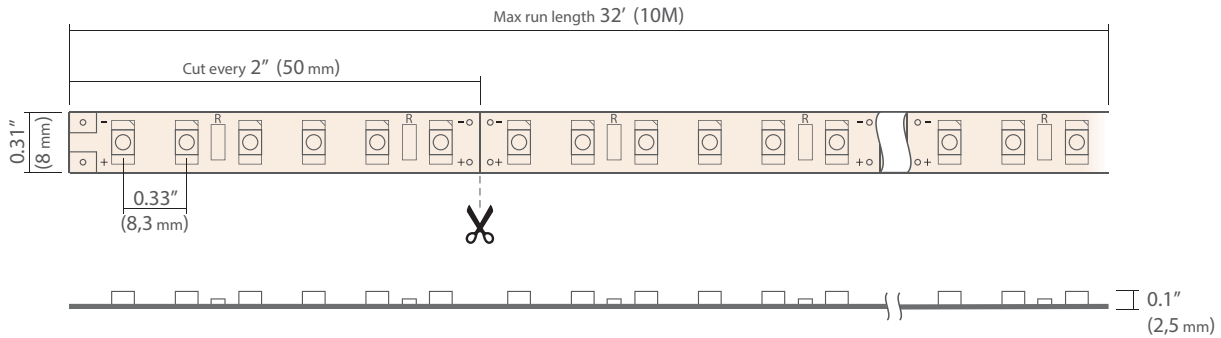

Flexible LED Strip 9.6 Watt / M, IP 65, 24 V

| Product code No. | Color Temp. | Watts/ Meter Watts/ Foot | LEDs/ Meter LEDs/ Foot | Lumens / Meter Lumens/ Foot | CRI | LED Chip Type | Beam Angle | Input Voltage |
|-----------------------|-------------|-----------------------------|---------------------------|--------------------------------|-----|---------------|------------|---------------|
| WP-K-35-1220-IP65-24V | 3500K | 9.6 W/M 3 W/F | 120 LEDs/M 38 LEDs/F | 910 L/M 284 L/F | 90+ | Epistar 3528 | 140° | 24V |

E

RoHS
COMPLIANT

Water and dust resistant – IP 65

Protects against:

- Rain and humidity
- Water splash
- Dust and dirt
- Water jets
- Particles

Wire options:

36"-72" wire leads (20 gauge jacketed wire)